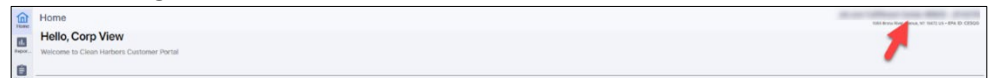

**How to Sign In:**

1. Click [here](#) to navigate to the login page.
2. Enter your **Email Address**, click **Continue**.

3. Enter **Password**, **Captcha**, and click **Login**.

4. Click **Reset Your Password** to reset the existing password.
5. Click **Sign in to a different account** to Sign in with a different account.

**How to Select Generator**

1. Once the below screen is displayed on your device.

2. Click on the generator code.

3. Below screen is displayed with the generator codes.

4. Search for the required generator code as per the search type.