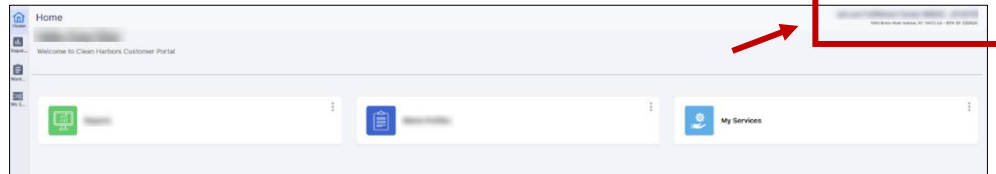

**How to Sign In:**

1. Click [here](#) to navigate to the login page.
2. Enter your **Email Address** and click **Continue**.
3. Enter **Password, Captcha**, and click **Login**.
4. Click **Reset Your Password** to reset the existing password.
5. Click **Sign in to a different account** to Sign in with a different account.

6.

**How to Select Generator**

1. Once the screen below is displayed on your device, Click on the generator code.

2. The below screen is displayed with the generator codes.

3. Search for the required generator code as per the search type.