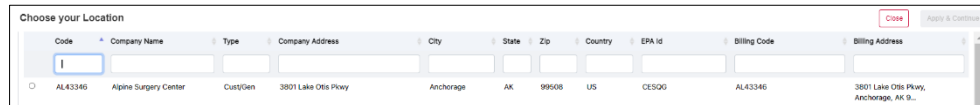

**How to Sign In:**

1. Click [here](#) to navigate to the login page.
2. Enter your **Email Address** and click **Continue**.
3. Enter **Password, Captcha**, and click **Login**.
4. Click **Reset Your Password** to reset the existing password.
5. Click **Sign in to a different account** to Sign in with a different account.

6.

**How to Select Generator**

1. Once the screen below is displayed on your device, Click on the generator code.

2. The below screen is displayed with the generator codes.

3. Search for the required generator code as per the search type.