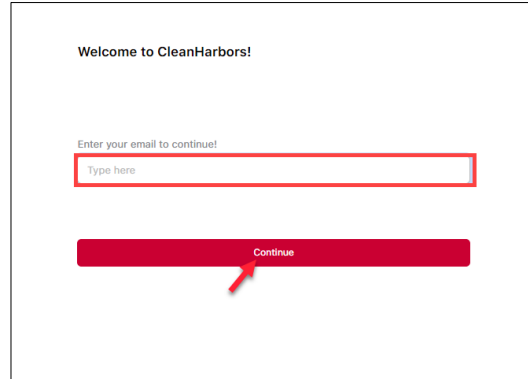

**How to Sign In:**

1. Click [here](#) to navigate to the login page.
2. Enter your **Email Address** and click **Continue**.
3. Enter **Password, Captcha**, and click **Login**.
4. Click **Reset Your Password** to reset the existing password.
5. Click **Sign in to a different account** to Sign in with a different account.

6.

**How to Select Generator**

1. Once the screen below is displayed on your device, Click on the generator code.

2. The below screen is displayed with the generator codes.

3. Search for the required generator code as per the search type.