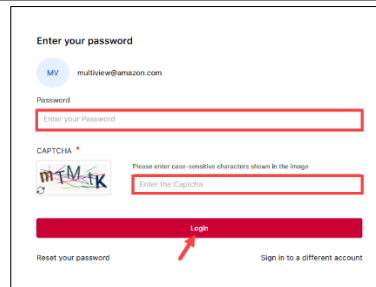

**How to Sign In:**

1. Click [here](#) to navigate to the login page.
2. Enter your **Email Address** and click **Continue**.
3. Enter **Password, Captcha**, and click **Login**.
4. Click **Reset Your Password** to reset the existing password.
5. Click **Sign in to a different account** to Sign in with a different account.

6.

**How to Select Generator**

1. Once the screen below is displayed on your device, Click on the generator code.

2. The below screen is displayed with the generator codes.

3. Search for the required generator code as per the search type.