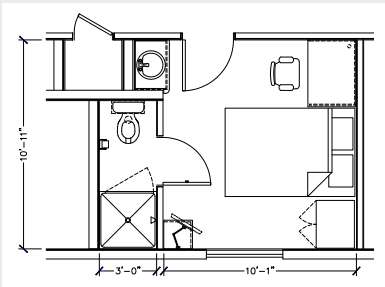

180 VIP Rooms

- 140 Sq.ft.
- 32" HDTV
- Blackout Blinds
- Desk & Chair
- Private Bathroom
- Independently Controlled A/C & Heat

280 Executive Rooms

- 101 Sq.ft.
- 32" HDTV
- Blackout Blinds
- Desk & Chair
- Private Bathroom
- Independently Controlled A/C & Heat