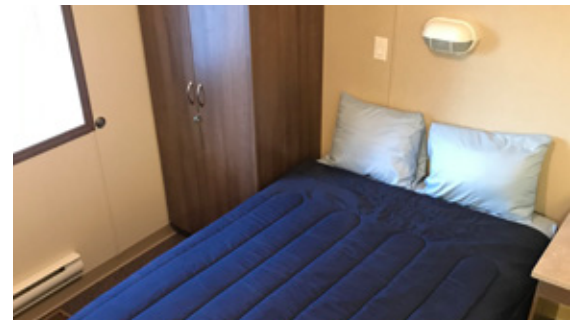

Permian Basin Open Camp Accommodations

Orla Executive Lodge

STANDARDS & EXCELLENCE

With more than 35 years of industry experience, Clean Harbors is a leading provider of workforce accommodation solutions. We offer short term and long term options, comfort, quality and the highest level of catering and camp management services. Our Lodges are designed by people who have lived in the field and understand the unique living, social, and related needs of construction and oilfield workers.