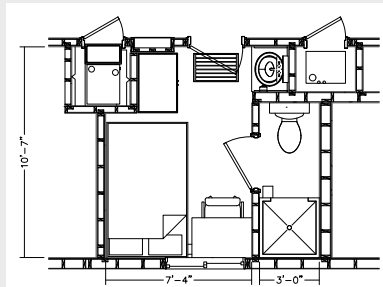

180 VIP Rooms

- 140 Sq.ft.
- 32" HDTV
- Blackout Blinds
- Desk & Chair
- Private Bathroom
- Independently Controlled A/C & Heat

280 Executive Rooms

- 101 Sq.ft.
- 32" HDTV
- Blackout Blinds
- Desk & Chair
- Private Bathroom
- Independently Controlled A/C & Heat