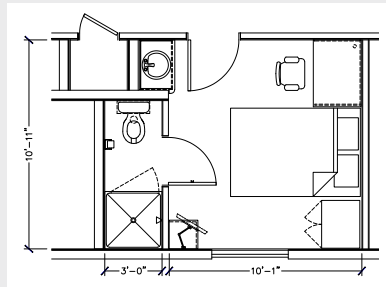

180 VIP Rooms

- 140 Sq.ft.
- 32" HDTV
- Blackout Blinds
- Desk & Chair
- Private Bathroom
- Independently Controlled A/C & Heat

280 Executive Rooms

- 101 Sq.ft.
- 32" HDTV
- Blackout Blinds
- Desk & Chair
- Private Bathroom
- Independently Controlled A/C & Heat