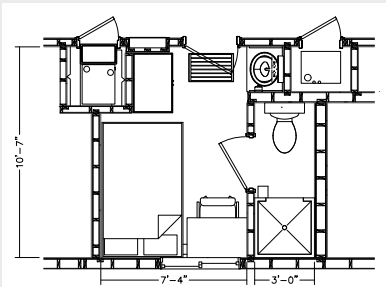

180 VIP Rooms

- 140 Sq.ft.
- 32" HDTV
- Blackout Blinds
- Desk & Chair
- Private Bathroom
- Independently Controlled A/C & Heat

280 Executive Rooms

- 101 Sq.ft.
- 32" HDTV
- Blackout Blinds
- Desk & Chair
- Private Bathroom
- Independently Controlled A/C & Heat