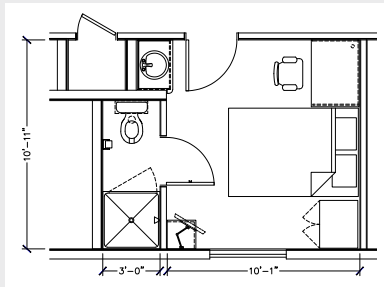

280 Executive Rooms

- 101 Sq.ft.
- 32" HDTV
- Blackout Blinds
- Desk & Chair
- Private Bathroom
- Independently Controlled A/C & Heat

LODGE AMENITIES

Delicious Meals

Superior Housekeeping

Cleaning supplies & Laundry Facilities

Fully equipped Common Areas

Fully equipped Fitness Rooms

Fully equipped Computer Rooms

All Private Washrooms

Wireless Internet

Easy Access Vending Machines

Our lodges are maintained to the highest possible standards of cleanliness and service. Our dining areas are designed with a large open concept, circular tables and premium chairs. The common areas feature sofas, large televisions, games tables, and informal meeting spaces. The recreation facility includes pool tables, ping pong, card tables and a gym with cardio equipment and free weights.

Book Your Room Today!

For room reservations or rates call:

(866) 910-6334

email: lodging.reservations@cleanharbors.com