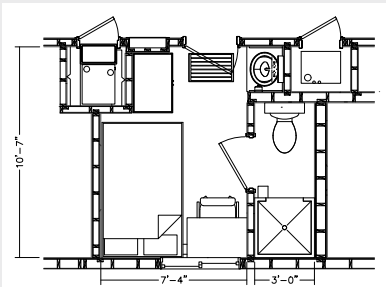

#### 180 VIP Rooms

- 140 Sq.ft.
- 32" HDTV
- Blackout Blinds
- Desk & Chair
- Private Bathroom
- Independently Controlled A/C & Heat